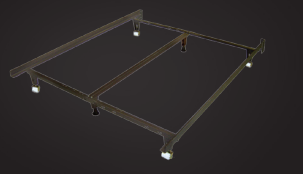

\$10 DOORBUSTERS

*With any set purchase. Limited quantities.

MATTRESS PROTECTORS

PUFF PERFORMANCE PILLOWS

BED FRAMES

PLUS, MORE DOORBUSTER DEALS! LIMITED QUANTITIES.

bedgear

BLACK FRIDAY