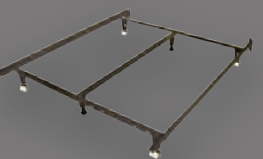

BED FRAMES

PLUS, MORE DOORBUSTER DEALS! LIMITED QUANTITIES.